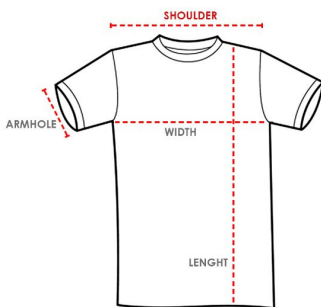

**M
E
N
S**

SIZES	SHOULDER (INCHES)	LENGTH (INCHES)	WIDTH (INCHES)	ARMHOLE (INCHES)
2XS	15"	25"	37"	16"
XS	15.5"	26"	38"	16.5"
S	17"	27"	39.5"	17"
M	17.5"	28"	42"	18"
L	18.5"	29"	44"	18.5"
XL	19"	30"	46"	19.5"
2XL	19.5"	31"	48"	20"
3XL	20"	32"	49"	21"

**L
A
D
I
E
S**

SIZES	SHOULDER (INCHES)	LENGTH (INCHES)	WIDTH (INCHES)	ARMHOLE (INCHES)
2XS	13.5"	23"	32"	13"
XS	14"	23.5"	34"	13.5"
S	14.5"	24.5"	35"	14.5"
M	15"	25.5"	37"	15"
L	15.5"	26.5"	38.5"	15.5"
XL	16"	27.5"	41"	17"
2XL	16.5"	28"	42"	17.5"
3XL	17.5"	29"	44"	18"